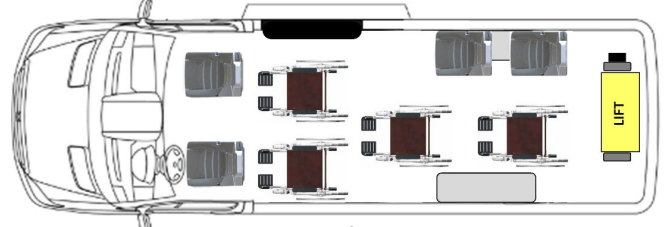

## Ford Transit 350 HD Layouts (LWB w/Extended Body)

**350 HD Side Lift 4 Passenger + 3 WC**

**350 HD Rear Lift 4 Passenger + 4 WC**

**350 HD Side Lift 5 Passenger + 3 WC**

**350 HD Rear Lift 5 Passenger + 3 WC**