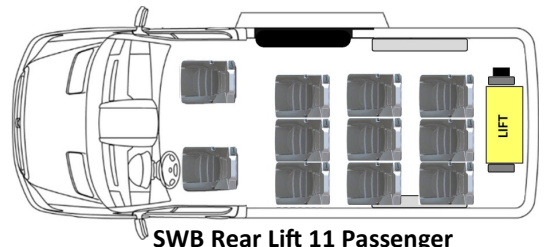

### Ford Transit 150 SWB Layouts

**SWB Side Lift 2 Passenger + 3 WC**

**SWB Rear Lift 2 Passenger + 4 WC**

**SWB Side Lift 3 Passenger + 2 WC**

**SWB Rear Lift 3 Passenger + 3 WC**

**SWB Side Lift 5 Passenger + 1 WC**

**SWB Rear Lift 5 Passenger + 2 WC**

**SWB Side Lift 9 Passenger**

**SWB Rear Lift 7 Passenger + 1 WC**

**SWB Side Lift 9 Passenger with one 2-passenger ADA flip seat**

**SWB Rear Lift 11 Passenger**

**SWB Rear Lift 5 Passenger + 1 or 2 WC with one 2-passenger ADA flip seat**