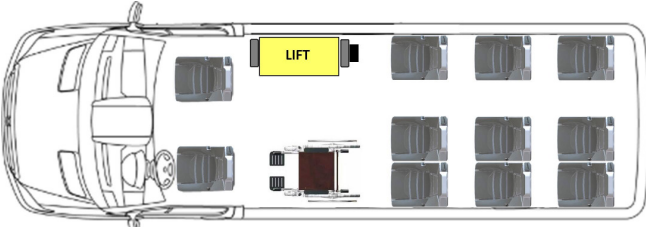

## Ford Transit 350 HD Layouts (LWB w/Extended Body)

**350 HD Side Lift 4 Passenger + 3 WC**

**350 HD Rear Lift 4 Passenger + 4 WC**

**350 HD Side Lift 5 Passenger + 3 WC**

**350 HD Rear Lift 5 Passenger + 3 WC**

**350 HD Side Lift 9 Passenger + 2 WC**

**350 HD Rear Lift 8 Passenger + 2 WC**

**350 HD Side Lift 11 Passenger + 1 WC**

**350 HD Rear Lift 10 Passenger + 1 WC**

**350 HD Side Lift 13 Passenger**

**350 HD Rear Lift 14 Passenger**

**350 HD Side Lift 11 Passenger + up to 3 WC with three 2-passenger ADA flip seats**

**350 HD Side Lift 11 Passenger + up to 3 WC with three 2-passenger ADA flip seats**

**350 HD Transporter 15 Passenger**