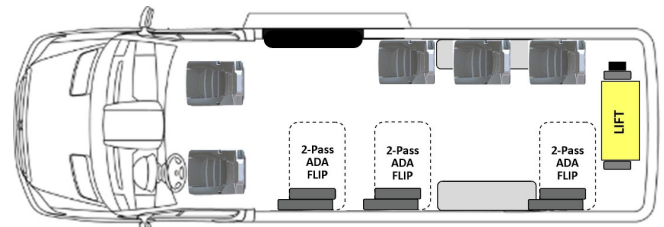

## Ford Transit 350 HD Layouts (LWB w/Extended Body)

**350 HD Side Lift 4 Passenger + 3 WC**

**350 HD Rear Lift 4 Passenger + 4 WC**

**350 HD Side Lift 5 Passenger + 3 WC**

**350 HD Rear Lift 5 Passenger + 3 WC**

**350 HD Side Lift 9 Passenger + 2 WC**

**350 HD Rear Lift 8 Passenger + 2 WC**

**350 HD Side Lift 11 Passenger + 1 WC**

**350 HD Rear Lift 10 Passenger + 1 WC**

**350 HD Side Lift 13 Passenger**

**350 HD Rear Lift 14 Passenger**

**350 HD Side Lift 11 Passenger + up to 3 WC with three 2-passenger ADA flip seats**

**350 HD Side Lift 11 Passenger + up to 3 WC with three 2-passenger ADA flip seats**

**350 HD Transporter 15 Passenger**