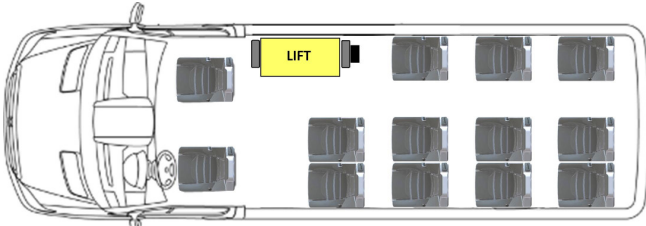

## Ford Transit 350 HD Layouts (LWB w/Extended Body)

**350 HD Side Lift 4 Passenger + 3 WC**

**350 HD Rear Lift 4 Passenger + 4 WC**

**350 HD Side Lift 5 Passenger + 3 WC**

**350 HD Rear Lift 5 Passenger + 3 WC**

**350 HD Side Lift 9 Passenger + 2 WC**

**350 HD Rear Lift 8 Passenger + 2 WC**

**350 HD Side Lift 11 Passenger + 1 WC**

**350 HD Rear Lift 10 Passenger + 1 WC**

**350 HD Side Lift 13 Passenger**

**350 HD Rear Lift 14 Passenger**

**350 HD Side Lift 11 Passenger + up to 3 WC with three 2-passenger ADA flip seats**

**350 HD Side Lift 11 Passenger + up to 3 WC with three 2-passenger ADA flip seats**

**350 HD Transporter 15 Passenger**