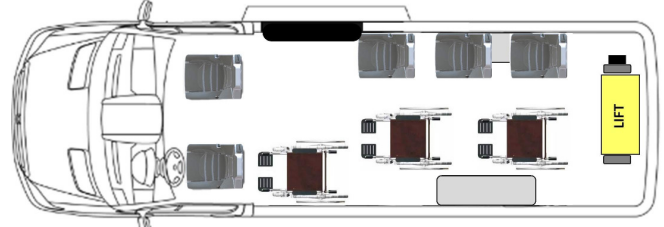

## Ford Transit 350 HD Layouts (LWB w/Extended Body)

**350 HD Side Lift 4 Passenger + 3 WC**

**350 HD Rear Lift 4 Passenger + 4 WC**

**350 HD Side Lift 5 Passenger + 3 WC**

**350 HD Rear Lift 5 Passenger + 3 WC**