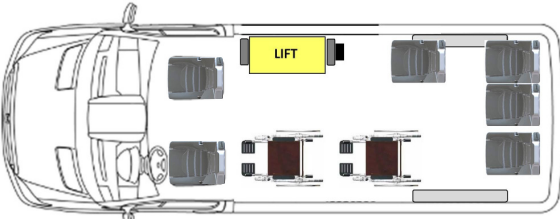

### Ford Transit 350 LWB Layouts

LWB Side Lift 2 Passenger + 4 WC

LWB Rear Lift 5 Passenger + 4 WC

LWB Side Lift 4 Passenger + 3 WC

LWB Rear Lift 6 Passenger + 3 WC

LWB Side Lift 6 Passenger + 2 WC

LWB Rear Lift 7 Passenger + 2 WC

LWB Side Lift 8 Passenger + 1 WC

LWB Rear Lift 8 Passenger + 1 WC

LWB Side Lift 12 Passenger

LWB Rear Lift 9 Passenger + 1 WC

LWB Side Lift 10 Passenger with two 2-passenger ADA flip seats

LWB Rear Lift 11 Passenger