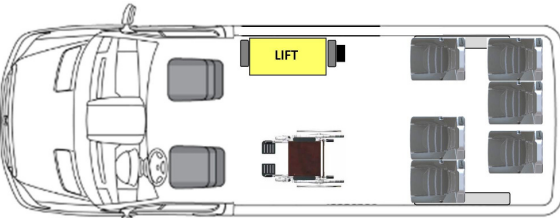

### Ford Transit 350 LWB Layouts

LWB Side Lift 2 Passenger + 4 WC

LWB Rear Lift 5 Passenger + 4 WC

LWB Side Lift 4 Passenger + 3 WC

LWB Rear Lift 6 Passenger + 3 WC

LWB Side Lift 6 Passenger + 2 WC

LWB Rear Lift 7 Passenger + 2 WC

LWB Side Lift 8 Passenger + 1 WC

LWB Rear Lift 8 Passenger + 1 WC

LWB Side Lift 12 Passenger

LWB Rear Lift 9 Passenger + 1 WC

LWB Side Lift 10 Passenger with two 2-passenger ADA flip seats

LWB Rear Lift 11 Passenger