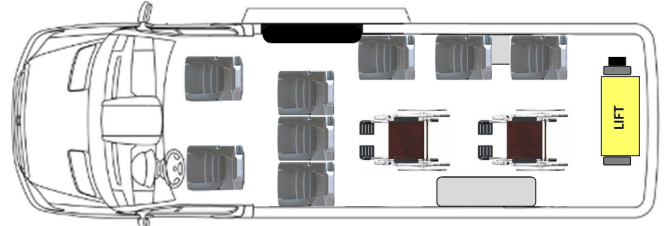

350 HD Rear Lift 8 Passenger + 2 WC