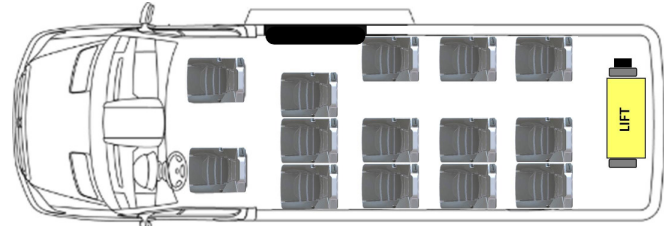

350 HD Rear Lift 14 Passenger