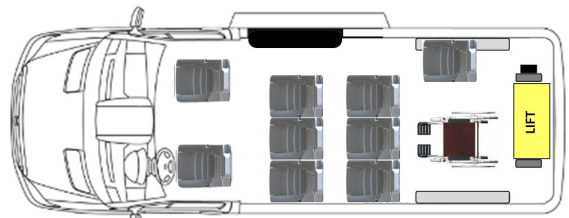

### Ford Transit 350 LWB Layouts

LWB Side Lift 2 Passenger + 4 WC

LWB Rear Lift 5 Passenger + 4 WC

LWB Side Lift 4 Passenger + 3 WC

LWB Rear Lift 6 Passenger + 3 WC

LWB Side Lift 6 Passenger + 2 WC

LWB Rear Lift 7 Passenger + 2 WC

LWB Side Lift 8 Passenger + 1 WC

LWB Rear Lift 8 Passenger + 1 WC

LWB Side Lift 12 Passenger

LWB Rear Lift 9 Passenger + 1 WC

LWB Side Lift 10 Passenger with two 2-passenger ADA flip seats

LWB Rear Lift 11 Passenger