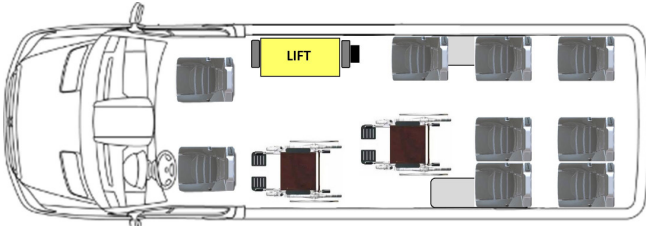

## Ford Transit 350 HD Layouts (LWB w/Extended Body)

**350 HD Side Lift 4 Passenger + 3 WC**

**350 HD Rear Lift 4 Passenger + 4 WC**

**350 HD Side Lift 5 Passenger + 3 WC**

**350 HD Rear Lift 5 Passenger + 3 WC**

**350 HD Side Lift 9 Passenger + 2 WC**

**350 HD Rear Lift 8 Passenger + 2 WC**

**350 HD Side Lift 11 Passenger + 1 WC**

**350 HD Rear Lift 10 Passenger + 1 WC**

**350 HD Side Lift 13 Passenger**

**350 HD Rear Lift 14 Passenger**

**350 HD Side Lift 11 Passenger + up to 3 WC with three 2-passenger ADA flip seats**

**350 HD Side Lift 11 Passenger + up to 3 WC with three 2-passenger ADA flip seats**

**350 HD Transporter 15 Passenger**