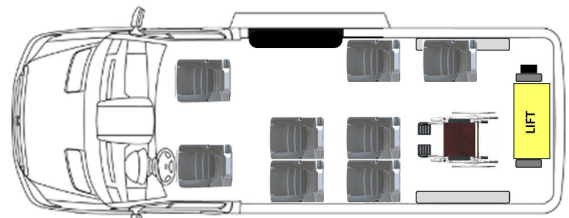

### Ford Transit 350 LWB Layouts

LWB Side Lift 2 Passenger + 4 WC

LWB Rear Lift 5 Passenger + 4 WC

LWB Side Lift 4 Passenger + 3 WC

LWB Rear Lift 6 Passenger + 3 WC

LWB Side Lift 6 Passenger + 2 WC

LWB Rear Lift 7 Passenger + 2 WC

LWB Side Lift 8 Passenger + 1 WC

LWB Rear Lift 8 Passenger + 1 WC

LWB Side Lift 12 Passenger

LWB Rear Lift 9 Passenger + 1 WC

LWB Side Lift 10 Passenger with two 2-passenger ADA flip seats

LWB Rear Lift 11 Passenger