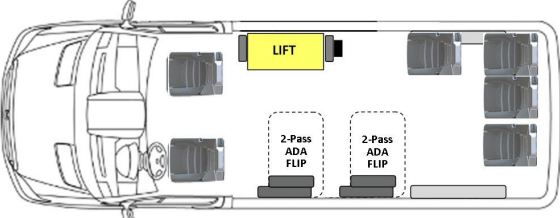

### Ford Transit 350 LWB Layouts

LWB Side Lift 2 Passenger + 4 WC

LWB Rear Lift 5 Passenger + 4 WC

LWB Side Lift 4 Passenger + 3 WC

LWB Rear Lift 6 Passenger + 3 WC

LWB Side Lift 6 Passenger + 2 WC

LWB Rear Lift 7 Passenger + 2 WC

LWB Side Lift 8 Passenger + 1 WC

LWB Rear Lift 8 Passenger + 1 WC

LWB Side Lift 12 Passenger

LWB Rear Lift 9 Passenger + 1 WC

LWB Side Lift 10 Passenger with two 2-passenger ADA flip seats

LWB Rear Lift 11 Passenger