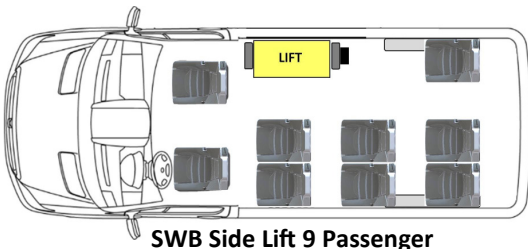

SWB Side Lift 9 Passenger