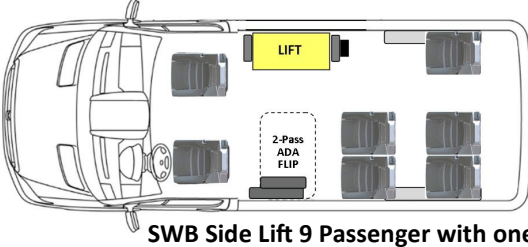

SWB Side Lift 9 Passenger with one 2-passenger ADA flip seat