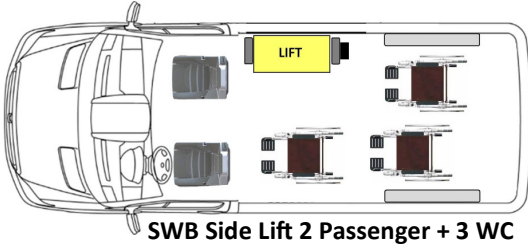

Ford Transit 150 SWB Layouts

SWB Side Lift 2 Passenger + 3 WC