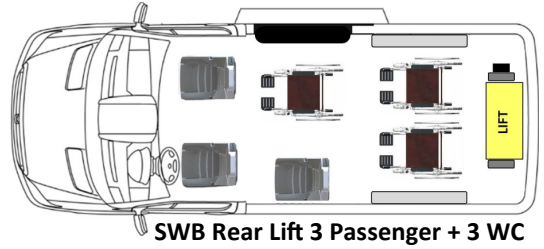

### Ford Transit 150 SWB Layouts

**SWB Side Lift 2 Passenger + 3 WC**

**SWB Rear Lift 2 Passenger + 4 WC**

**SWB Side Lift 3 Passenger + 2 WC**

**SWB Rear Lift 3 Passenger + 3 WC**

**SWB Side Lift 5 Passenger + 1 WC**