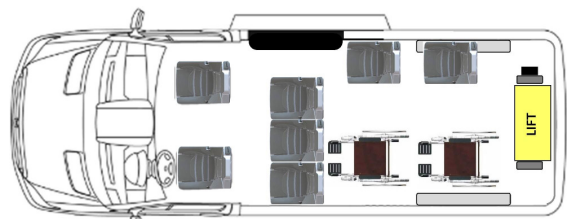

### Ford Transit 350 LWB Layouts

LWB Side Lift 2 Passenger + 4 WC

LWB Rear Lift 5 Passenger + 4 WC

LWB Side Lift 4 Passenger + 3 WC

LWB Rear Lift 6 Passenger + 3 WC

LWB Side Lift 6 Passenger + 2 WC

LWB Rear Lift 7 Passenger + 2 WC

LWB Side Lift 8 Passenger + 1 WC

LWB Rear Lift 8 Passenger + 1 WC

LWB Side Lift 12 Passenger

LWB Rear Lift 9 Passenger + 1 WC

LWB Side Lift 10 Passenger with two 2-passenger ADA flip seats

LWB Rear Lift 11 Passenger