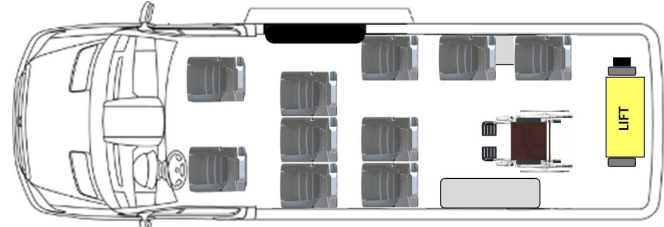

350 HD Rear Lift 10 Passenger + 1 WC