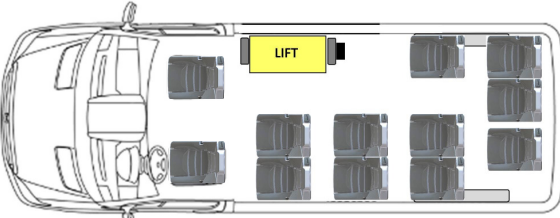

### Ford Transit 350 LWB Layouts

LWB Side Lift 2 Passenger + 4 WC

LWB Rear Lift 5 Passenger + 4 WC

LWB Side Lift 4 Passenger + 3 WC

LWB Rear Lift 6 Passenger + 3 WC

LWB Side Lift 6 Passenger + 2 WC

LWB Rear Lift 7 Passenger + 2 WC

LWB Side Lift 8 Passenger + 1 WC

LWB Rear Lift 8 Passenger + 1 WC

LWB Side Lift 12 Passenger

LWB Rear Lift 9 Passenger + 1 WC

LWB Side Lift 10 Passenger with two 2-passenger ADA flip seats

LWB Rear Lift 11 Passenger