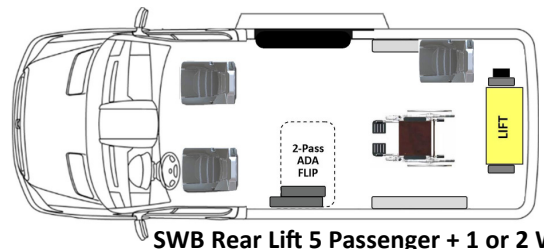

### Ford Transit 150 SWB Layouts

**SWB Side Lift 2 Passenger + 3 WC**

**SWB Rear Lift 2 Passenger + 4 WC**

**SWB Side Lift 3 Passenger + 2 WC**

**SWB Rear Lift 3 Passenger + 3 WC**

**SWB Side Lift 5 Passenger + 1 WC**

**SWB Rear Lift 5 Passenger + 2 WC**

**SWB Side Lift 9 Passenger**

**SWB Rear Lift 7 Passenger + 1 WC**

**SWB Side Lift 9 Passenger with one 2-passenger ADA flip seat**

**SWB Rear Lift 11 Passenger**

**SWB Rear Lift 5 Passenger + 1 or 2 WC with one 2-passenger ADA flip seat**