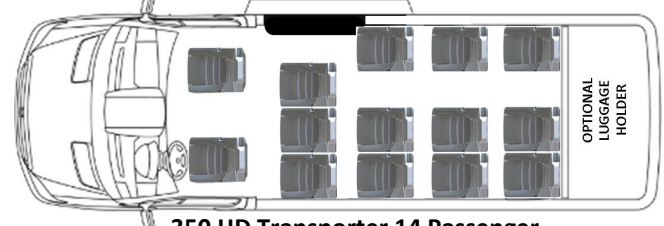

## Ford Transit 350 HD Layouts (LWB w/Extended Body)

**350 HD Side Lift 4 Passenger + 3 WC**

**350 HD Rear Lift 4 Passenger + 4 WC**

**350 HD Side Lift 5 Passenger + 3 WC**

**350 HD Rear Lift 5 Passenger + 3 WC**

**350 HD Side Lift 9 Passenger + 2 WC**

**350 HD Rear Lift 8 Passenger + 2 WC**

**350 HD Side Lift 11 Passenger + 1 WC**

**350 HD Rear Lift 10 Passenger + 1 WC**

**350 HD Side Lift 13 Passenger**

**350 HD Rear Lift 14 Passenger**

**350 HD Side Lift 11 Passenger + up to 3 WC with three 2-passenger ADA flip seats**

**350 HD Side Lift 11 Passenger + up to 3 WC with three 2-passenger ADA flip seats**

**350 HD Transporter 15 Passenger**