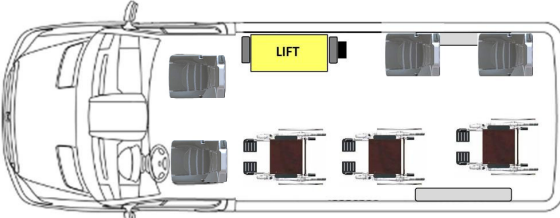

**350 HD Transporter 14 Passenger**

OPTIONAL  
LUGGAGE  
HOLDER

### Ford Transit 350 LWB Layouts

LWB Side Lift 2 Passenger + 4 WC

LWB Rear Lift 5 Passenger + 4 WC

LWB Side Lift 4 Passenger + 3 WC

LWB Rear Lift 6 Passenger + 3 WC

LWB Side Lift 6 Passenger + 2 WC

LWB Rear Lift 7 Passenger + 2 WC