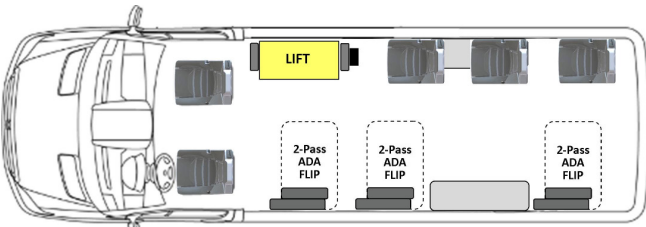

## Ford Transit 350 HD Layouts (LWB w/Extended Body)

**350 HD Side Lift 4 Passenger + 3 WC**

**350 HD Rear Lift 4 Passenger + 4 WC**

**350 HD Side Lift 5 Passenger + 3 WC**

**350 HD Rear Lift 5 Passenger + 3 WC**

**350 HD Side Lift 9 Passenger + 2 WC**

**350 HD Rear Lift 8 Passenger + 2 WC**

**350 HD Side Lift 11 Passenger + 1 WC**

**350 HD Rear Lift 10 Passenger + 1 WC**

**350 HD Side Lift 13 Passenger**

**350 HD Rear Lift 14 Passenger**

**350 HD Side Lift 11 Passenger + up to 3 WC with three 2-passenger ADA flip seats**

**350 HD Side Lift 11 Passenger + up to 3 WC with three 2-passenger ADA flip seats**

**350 HD Transporter 15 Passenger**