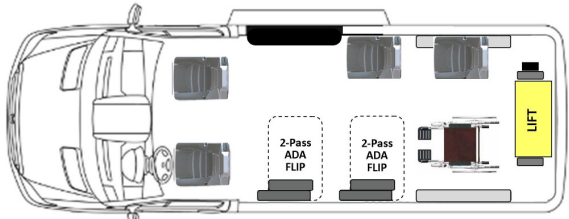

### Ford Transit 350 LWB Layouts

LWB Side Lift 2 Passenger + 4 WC

LWB Rear Lift 5 Passenger + 4 WC

LWB Side Lift 4 Passenger + 3 WC

LWB Rear Lift 6 Passenger + 3 WC

LWB Side Lift 6 Passenger + 2 WC

LWB Rear Lift 7 Passenger + 2 WC

LWB Side Lift 8 Passenger + 1 WC

LWB Rear Lift 8 Passenger + 1 WC

LWB Side Lift 12 Passenger

LWB Rear Lift 9 Passenger + 1 WC

LWB Side Lift 10 Passenger with two 2-passenger ADA flip seats

LWB Rear Lift 11 Passenger