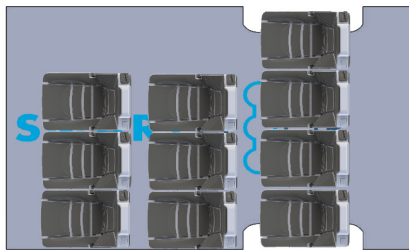

Paratransit Package B:

- Full SmartFloor flooring system
- Rear-mounted Braun Century wheelchair lift
- Four one-passenger Seats w/SmartFloor seat base
- Four wheelchair restraint systems
- Entrance grab handle

C