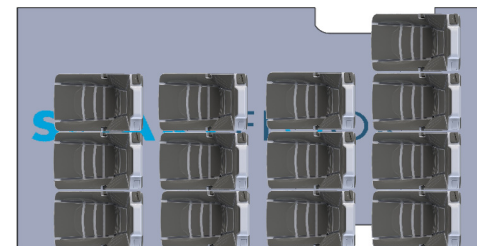

2015 Ford Transit 150—130" Wheelbase

A

Paratransit Package A:

- Full SmartFloor flooring system
- Side-mounted Braun Century wheelchair lift
- Four one-passenger Seats w/SmartFloor seat base
- Three wheelchair restraint systems
- Entrance grab handle

B

Paratransit Package B:

- Full SmartFloor flooring system
- Rear-mounted Braun Century wheelchair lift
- Four one-passenger Seats w/SmartFloor seat base
- Four wheelchair restraint systems
- Entrance grab handle

C

Transporter Package C (12 Passenger):

- Full SmartFloor flooring system
- Six one-passenger Seats w/SmartFloor seat base
- One four-passenger bench w/Fixed seat base
- Entrance grab handle

2015 Ford Transit 350—148" Wheelbase

Paratransit Package D:

- Full SmartFloor flooring system
- **Side-mounted** Braun Century wheelchair lift
- Four one-passenger Seats w/SmartFloor seat base
- Three wheelchair restraint systems
- Entrance grab handle

D

Paratransit Package E:

- Full SmartFloor flooring system
- **Rear-mounted** Braun Century wheelchair lift
- Four one-passenger Seats w/SmartFloor seat base
- Four wheelchair restraint systems
- Entrance grab handle

E

Transporter Package F (15 Passenger):

- Full SmartFloor flooring system
- Nine one-passenger Seats w/SmartFloor seat base
- One four-passenger bench w/Fixed seat base
- Entrance grab handle

F